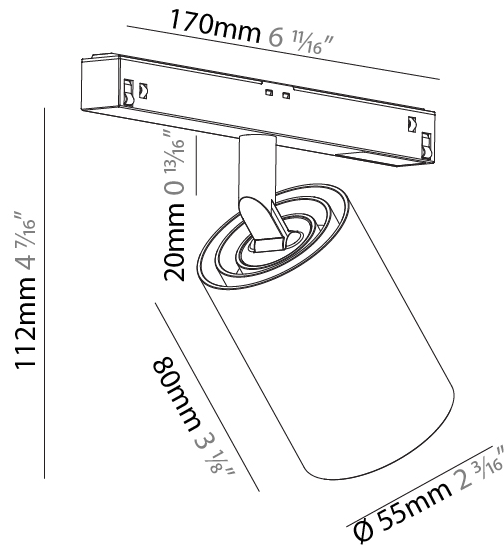

1. To build a product code in our configurator select the specify button on the base model # product page
2. To build a manual product code on this datasheet choose from the options listed below in blue font and add the suffix to the base model #

GENERAL

Series: Centriq
Subseries: Centriq for Clicktrack
Brand: Prolicht
Division: Architectural
Mounting Type: Track
Mounting Location: Ceiling
Subcategory: Spots

PHYSICAL

Shape: Cylinder
Diameter (mm): 55
Diameter (in): 2 ³/₁₆"
Length (mm): 170
Length (in): 6 ¹¹/₁₆"
Height (mm): 112
Height (in): 4 ⁷/₁₆"
Light Distribution: Adjustable / Direct
Fixture Finish: SSR / BKV / CWI / CRY / HAB / UFT / ITA / RUA / FTG / MYG / LOD / PUS / FRO / FUP / KIA / POP / BLS / SPG / MEY / GOH / GUM / CHC / COM / ABZ / JAG / OBR / MOS / ROR
Fixture Material: Aluminum

ELECTRICAL

Lamp Type: LED (Zhaga Standard)
Input Wattage (W): 12
Total Output Wattage (W): 10.9
Dimming: Non-Dimmable
Driver Included: No
Driver Location: Remote
Driver Type: Constant Voltage - Universal
Driver Class: Class 2
Input Voltage (V): 48
Constant Current (MA): 580
Upon Request: 0-10Vdc dimming / DALI dimming

LED

Number of LEDs: 1
Color Temperature (°K): 2700 / 3000 / 4000
Max. Delivered Lumen (lm): 750 / 780 / 840
CRI: >90 CRI

OPTICAL

Reflector°: 17 / 33 / 46
Optic°: 15 / 25 / 35
Adjustability: Rotational 360°; Tilt 90° (±45°)

RATINGS AND CERTIFICATIONS

Certified By: Certified for North American Standards
IP rating: IP20